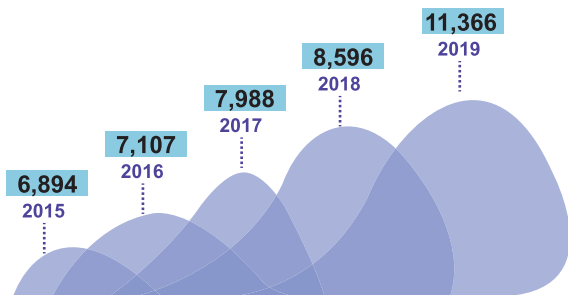

展后报告 Post-Show Report

扫一扫
了解更多
展会资讯

支持/Powered by

主办/Organized by

NÜRNBERG MESSE

IPB 2019

10,000
平米 展出面积
Exhibiting Area

177
家 参展企业
Exhibitors

11,366
名 专业观众
Trade Visitors

95%
的展商对参展效果满意
Exhibitors are Satisfied with IPB 2019

60%
展商现场预订率
Exhibitors Rebook the Booth in IPB 2020

30%
有效观众总数增长率
Growth in Total Visitor Number

2019 数据统计

Show Figures

	总数 Total	中国 National	国际 International
展示面积 Gross Space (m ²)	10,000 ↑	7,002	2,998
展商数量 Exhibitor Numner	177 ↑	126	51
观众数量 Visitor Number	11,366 ↑	10,936	430

展商来自13个国家

Exhibitors are Coming from 13 Countries

历届观众数量对比

Visitor Numbers in Recent 5 Years

观众来自于以下行业 Visitors from Following Industries

* 本项为多选 Multiple Choice

观众最感兴趣的展品范围 Exhibits with Most Interests

* 本项为多选 Multiple Choice