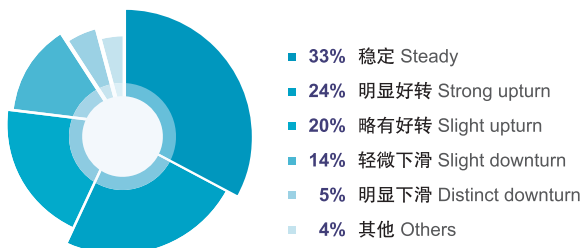

观众对于当前行情的评价 Evaluation of the Market from Visitor Investigation