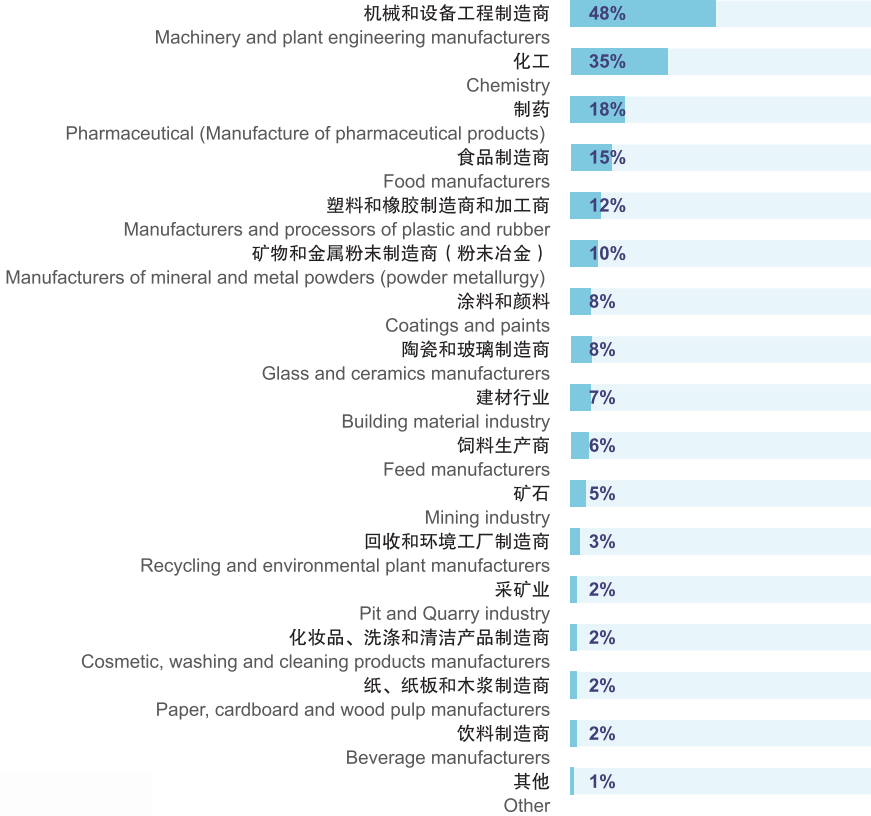

展商来自13个国家

Exhibitors are Coming from 13 Countries

历届观众数量对比

Visitor Numbers in Recent 5 Years

观众来自于以下行业 Visitors from Following Industries

* 本项为多选 Multiple Choice

观众最感兴趣的展品范围 Exhibits with Most Interests

* 本项为多选 Multiple Choice